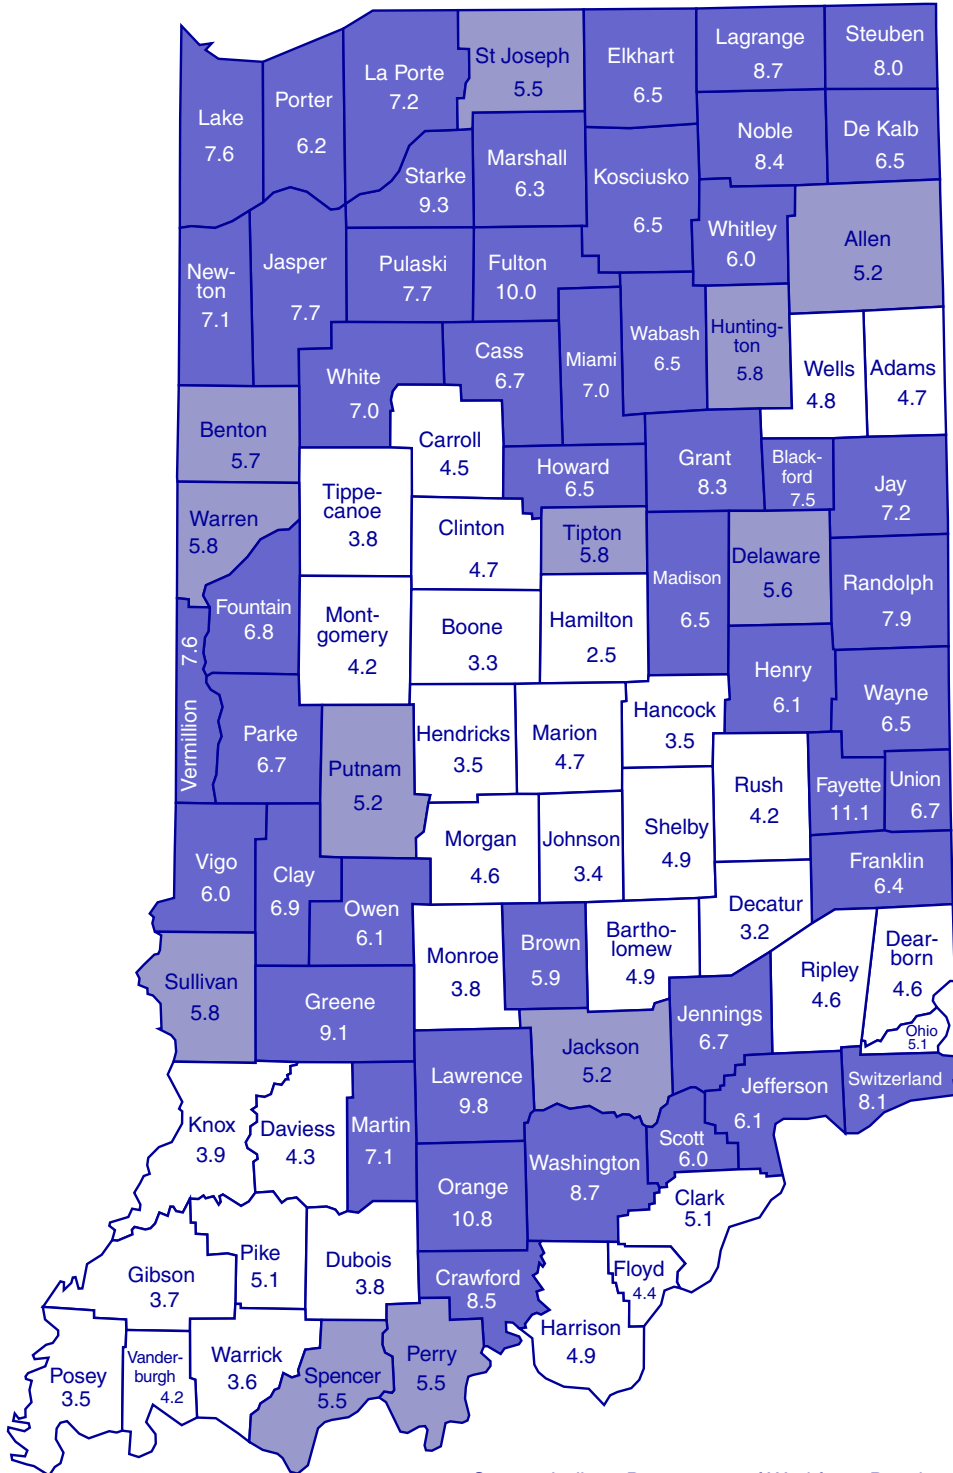

Figure 1: January 2002 Unemployment Rates by County

Hamilton county continues to have the lowest unemployment rate

State Unemployment Rate = 5.5%

- Above State Rate (48 counties)
- Approx. Equal to State Rate (+/- 0.3) (12 counties)
- Below State Rate (32 counties)