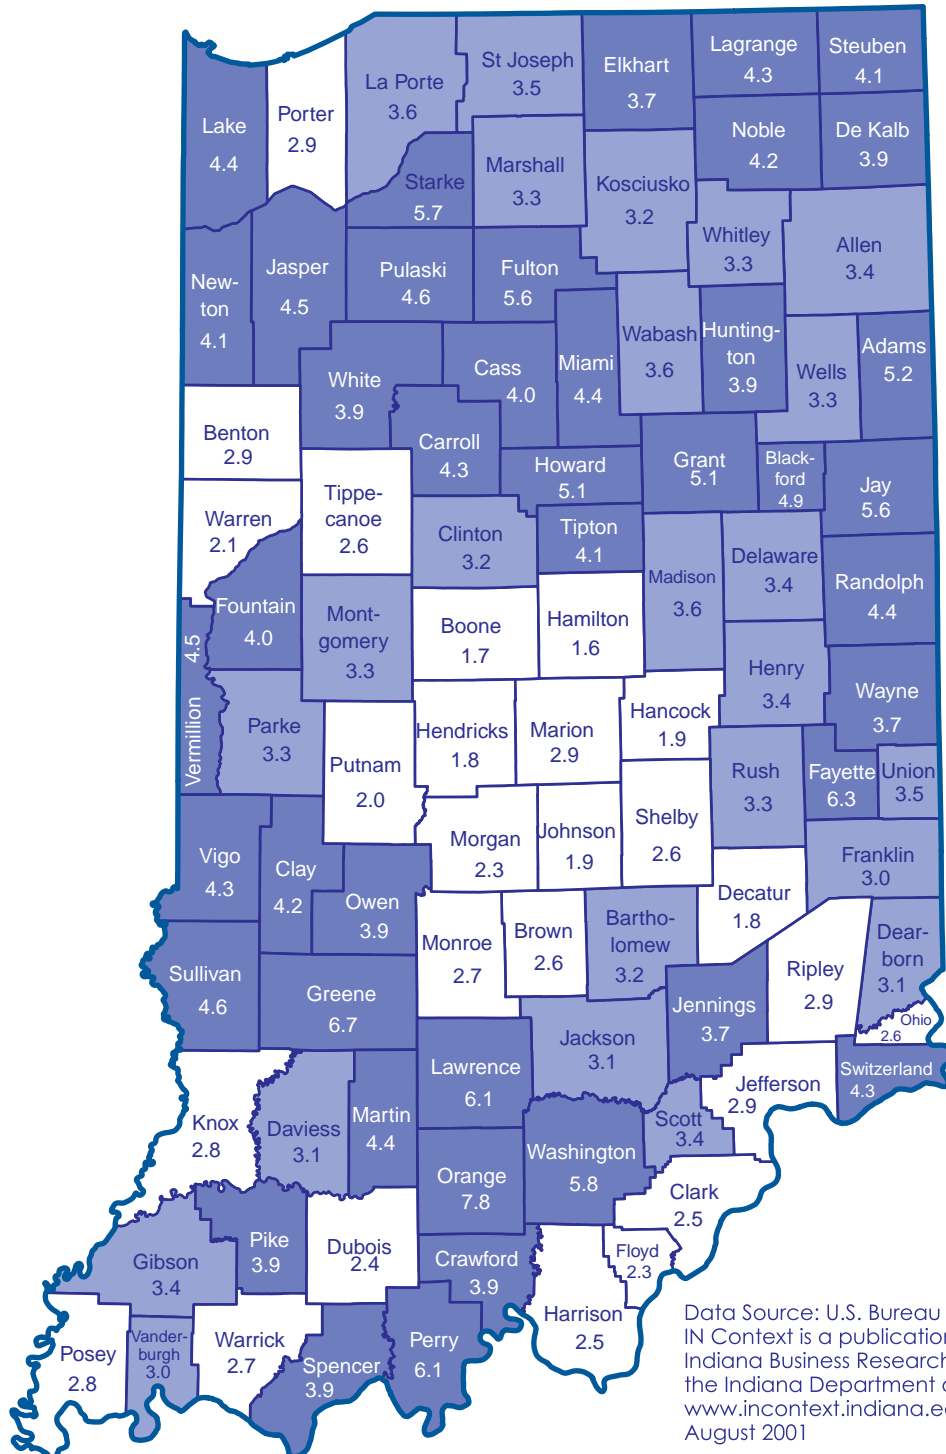

# Unemployment Rates\* by County, June 2001

\*Not seasonally adjusted

State Unemployment Rate = 3.3%

■ Above State Rate (42 counties)

■ Approx. Equal to State Rate (+/- 0.3) (24 counties)

□ Below State Rate (26 counties)

Data Source: U.S. Bureau of Labor Statistics  
 IN Context is a publication of the  
 Indiana Business Research Center and  
 the Indiana Department of Commerce.  
[www.incontext.indiana.edu](http://www.incontext.indiana.edu)  
 August 2001